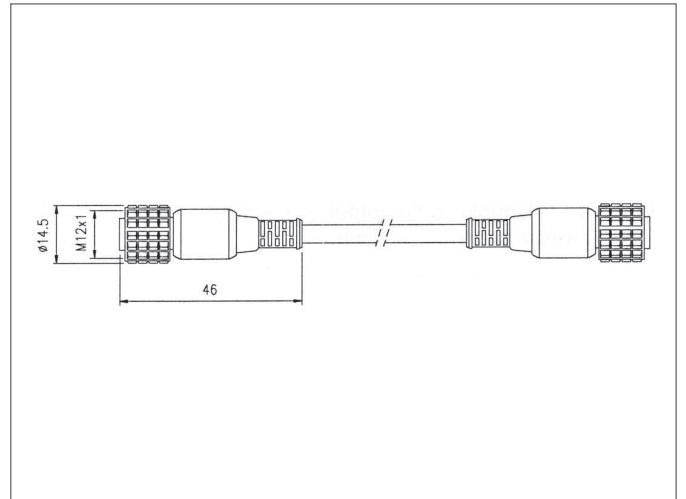

CJBE 25 Connecting cable

- Sturdy metal coupling ring
- High protection class
- Connection cable: socket / socket

Safety instructions

All the installation, connection and safety regulations, as per our technical information, have to be strictly adhered to.
The set-up of the products have to be made by skilled staff, only.
Repair exclusively made by di-soric.

TECHNICAL INFORMATION (typ.)	+20°C, 24V DC
Operating principle	Connecting cable
Size	M12 (thread)
Design	straight
Length	25.000 mm
Characteristics	metal coupling ring
Protection class	IP 67
For	connection between Master and Slave
Material	PVC (Cable)
Connection	Socket M12 to socket M12, 5-poled